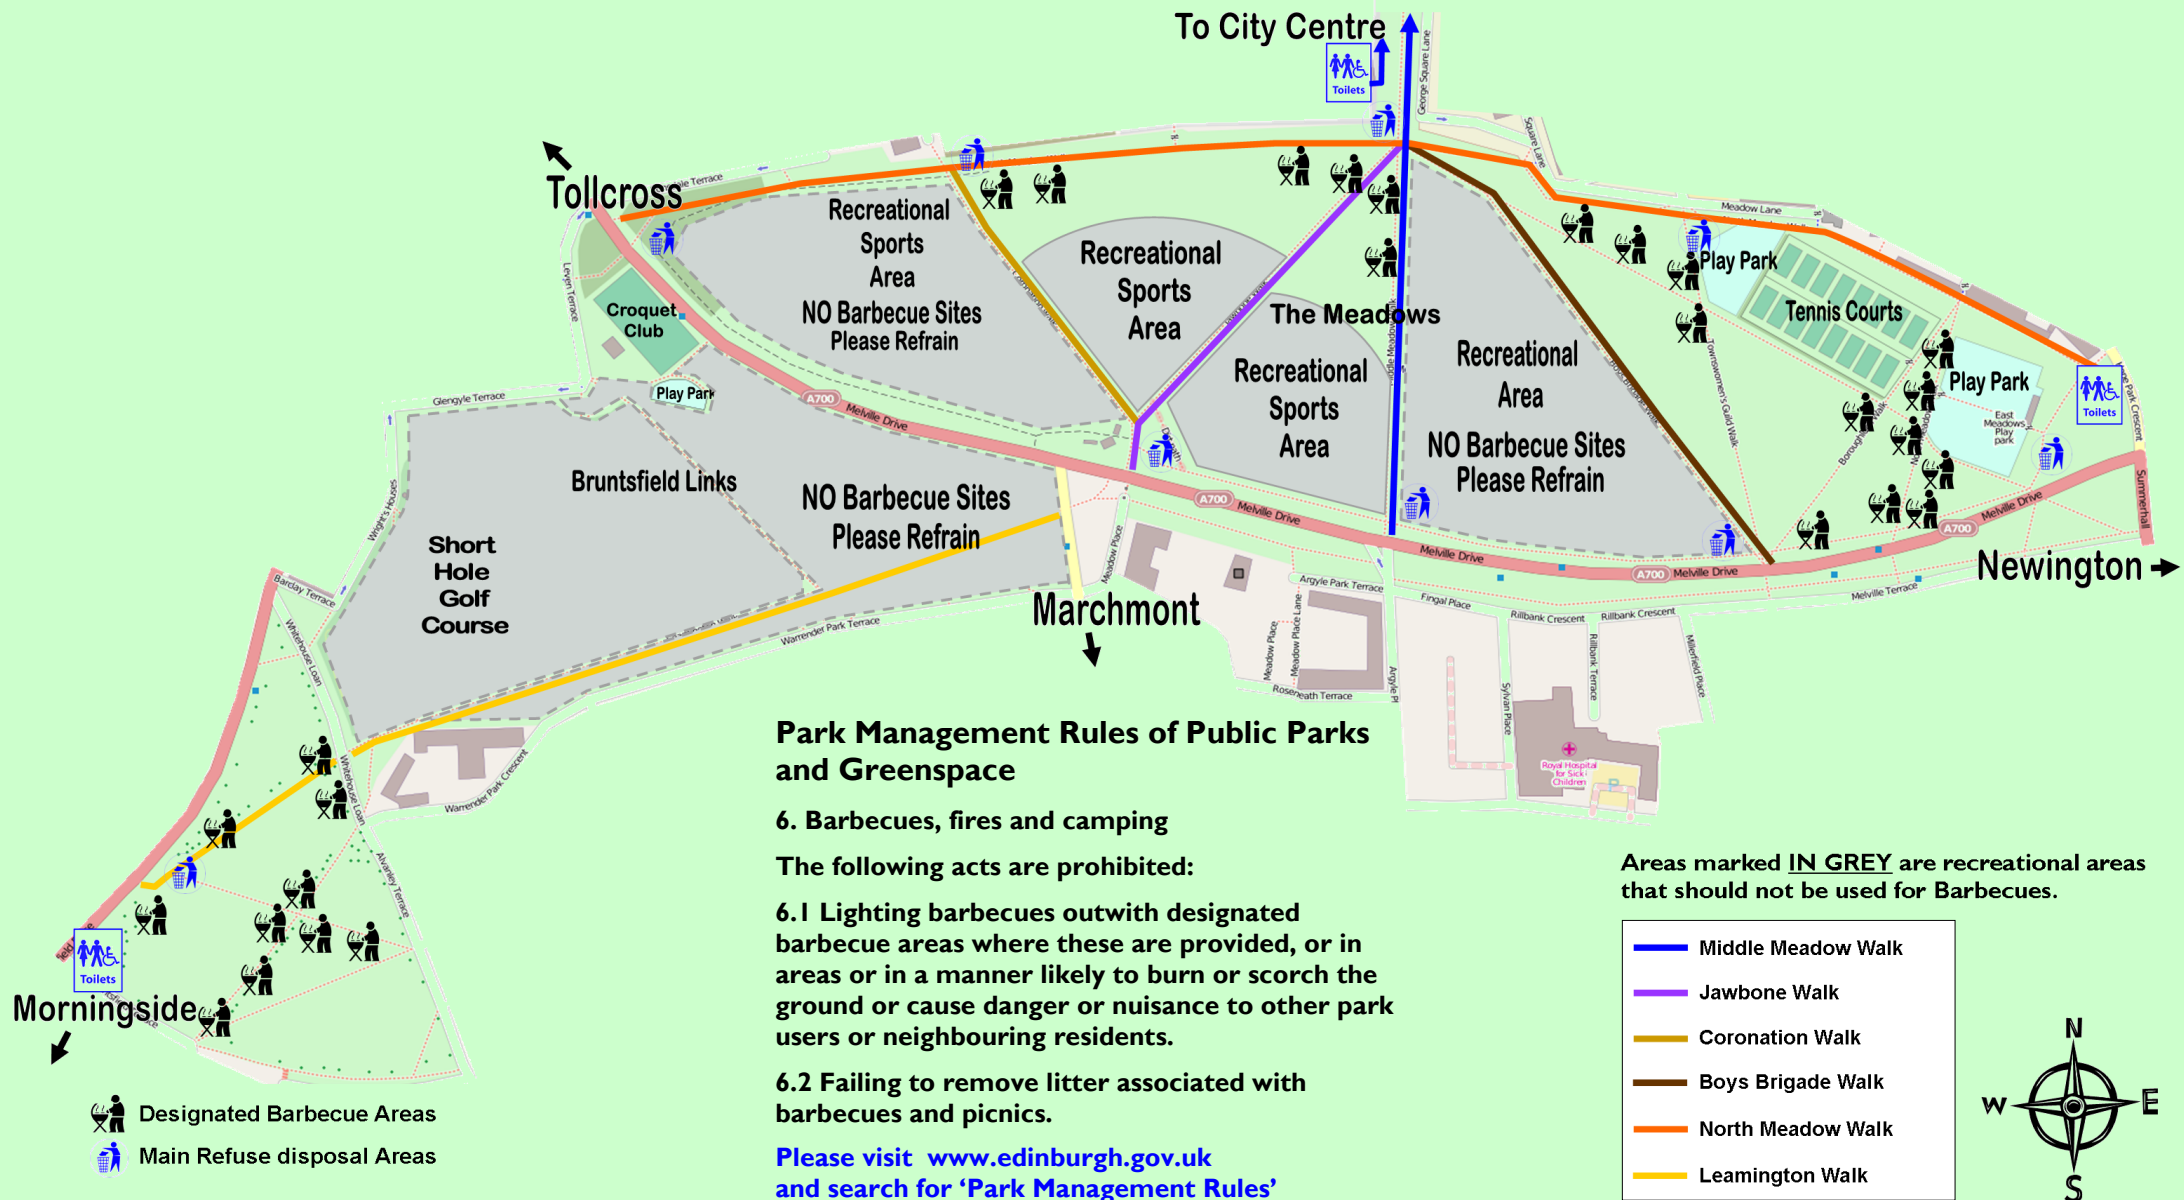

The Meadows & Bruntsfield Links

PLEASE **DO NOT** PLACE BARBECUES DIRECTLY ON THE GRASS
USE SITES PROVIDED AS INDICATED BELOW

Park Management Rules of Public Parks and Greenspace

6. Barbecues, fires and camping

The following acts are prohibited:

6.1 Lighting barbecues outwith designated barbecue areas where these are provided, or in areas or in a manner likely to burn or scorch the ground or cause danger or nuisance to other park users or neighbouring residents.

6.2 Failing to remove litter associated with barbecues and picnics.

Please visit www.edinburgh.gov.uk and search for 'Park Management Rules'

Areas marked **IN GREY** are recreational areas that should not be used for Barbecues.

	Middle Meadow Walk
	Jawbone Walk
	Coronation Walk
	Boys Brigade Walk
	North Meadow Walk
	Leamington Walk

- Designated Barbecue Areas
- Main Refuse disposal Areas